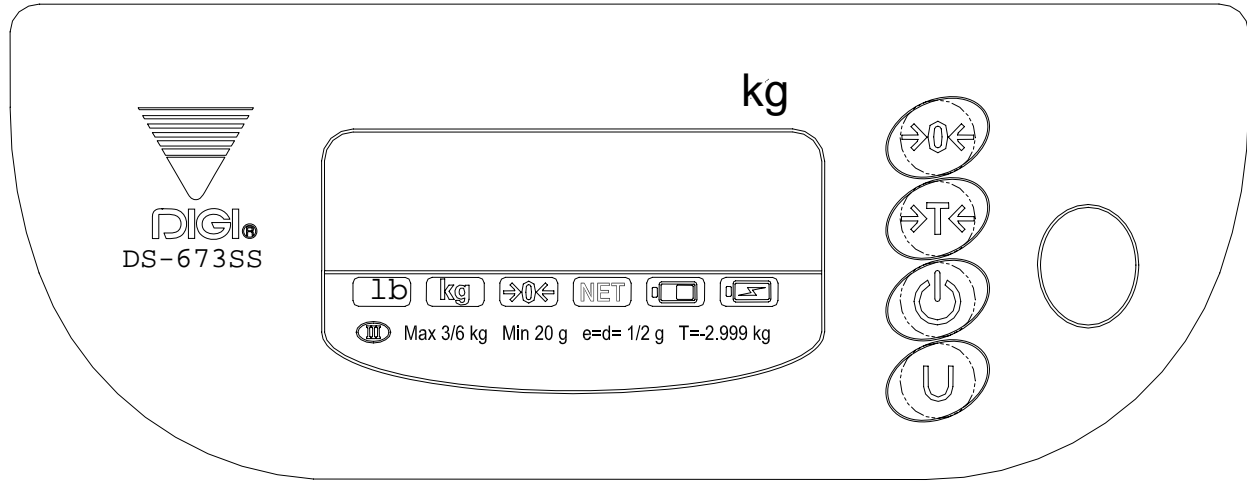

1. Display and Indicators

1.1. Display Specifications

- * Weight Display : 6 digits.
- * Special Display : 6 digits.
- * Decimal point : Selectable by SPEC.

This is a “Table of Contents preview” for quality assurance